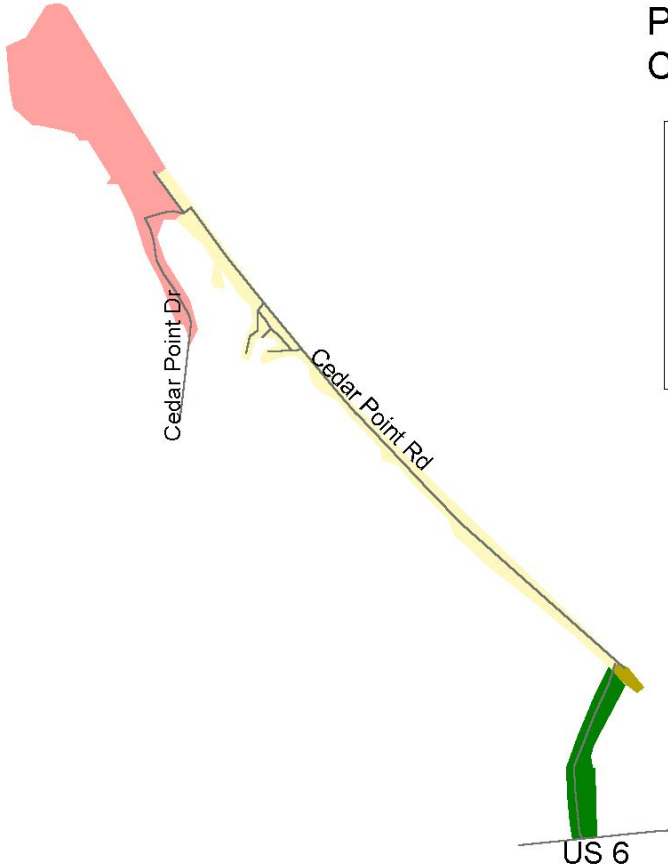

Proposed Land Use Cedar Point Planning Area

Map Key

Cedar Point Planning Area

- Very low density residential
- Commercial
- Medium density residential
- Parks/Open Space/Public Access

City of Sandusky
Comprehensive Plan Update