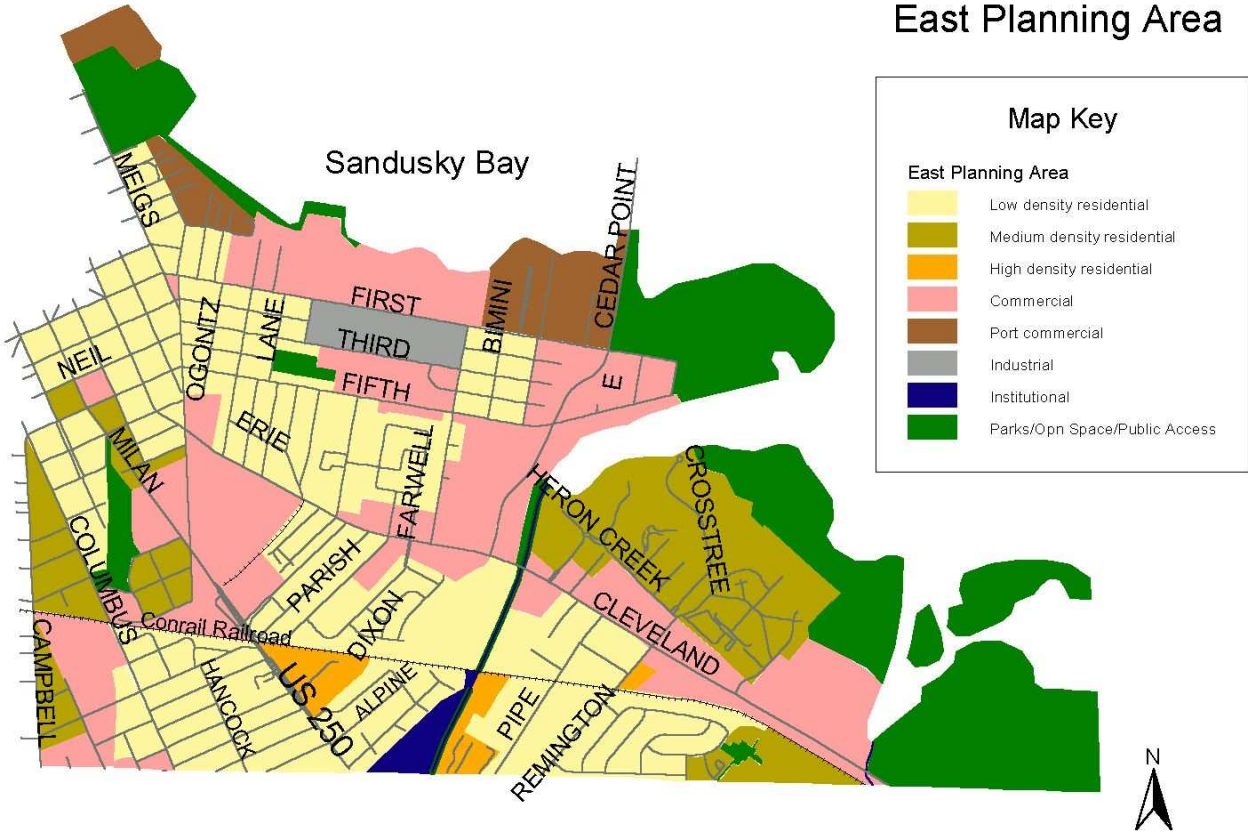

# Proposed Land Use East Planning Area

City of Sandusky  
Comprehensive Plan Update

600 0 600 1200 Feet